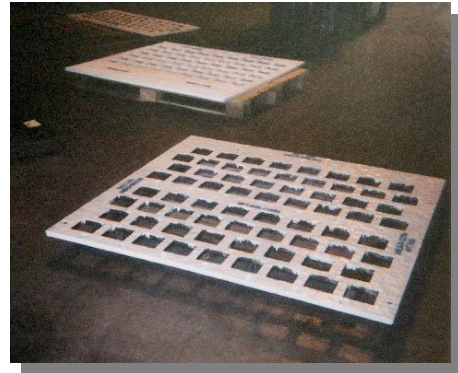

Screen Punch Plate 1" WC700 and WC900

Ameron—Kapaa Quarry

Photos after 1 year service. Expect two years life. Originally lasted only 4 months.