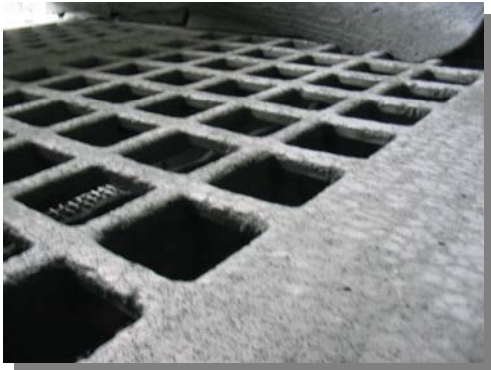

Screen Punch Plate 1" WC700 and WC900

Ameron—Kapaa Quarry

Photos after 1 year service. Expect two years life. Originally lasted only 4 months.